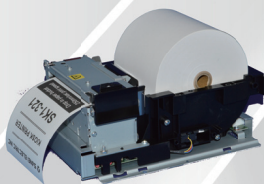

KIOSK PRINTERS PRODUCT GUIDE

Sanei is an expert for Kiosk printers and your one stop Kiosk printer supplier!!

We offer a wide variety of Kiosk printers including 2,3,4 inch paper width, 12V & 24V power voltage with several options such as LED bezel and LED presenter etc. We believe you cannot miss any Kiosk printers in our product range and we assure you that we can offer the best Kiosk printer solution for any of your requirements. Therefore, you do not need to shop around and what you should do is just to contact us telling what you want to do with Kiosk printer.

Made in Japan quality

【Sanei main factory in Iwate prefecture】

【R&D Office in Tokyo】

Wide range of Kiosk printers

More details are available here.

Series	Feature	Interface	Voltage	Print Speed	Paper width	Auto paper cutter	Installation style	Paper Roll Diameter	Detailed Model Name
SK5-31	High end / presenter incorporated	USB/Serial USB/LAN	24V	250mm/sec	2-3 inch adjustable	Yes, incorporated	Standard (horizontal) 12 paper holder positions	Max. 150mm	SK5-31
SK1-2xx/3xx	Middle class & compact Kiosk printers	USB/Serial	24V	250mm/sec	2 and 3 inch	Yes, incorporated	Standard (horizontal)	Max. 120mm	SK1-311
							N/A	SK1-301	
					Vertical		Max. 120mm	SK1-V311	
					Standard (horizontal)		Max. 120mm	SK1-211	
					N/A		SK1-201		
	2 inch		Vertical	Max. 120mm	SK1-V211				
	2 and 3 inch 2 inch		Standard (horizontal)	Paper basket (max 83mm)	SK1-321 SK1-221				
SK1-21H/31H	Low energy 12V operation	USB/Serial	12V		2 and 3 inch			Max. 120mm	SK1-31H
					2 inch				SK1-21H
SK1-4x	Basic & 4 inch paper width	USB/Serial	24V	150mm/sec	4 inch	Yes, incorporated	Standard (horizontal)	Max. 120mm	SK1-41
								N/A	SK1-40
SK4-21/31	Entry class Kiosk printers		24V		2 and 3 inch		Standard (horizontal) 6 paper holder positions	Max. 83mm	SK4-31
					2 inch				SK4-21