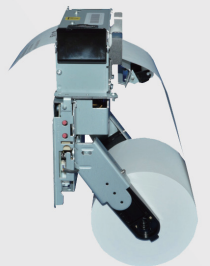

KIOSK PRINTERS PRODUCT GUIDE

Sanei is an expert for Kiosk printers and your one stop Kiosk printer supplier!!

We offer a wide variety of Kiosk printers including 2,3,4 inch paper width, 12V & 24V power voltage with several options such as LED bezel and LED presenter etc. We believe you cannot miss any Kiosk printers in our product range and we assure you that we can offer the best Kiosk printer solution for any of your requirements. Therefore, you do not need to shop around and what you should do is just to contact us telling what you want to do with Kiosk printer.

Made in Japan quality

【Sanei main factory in Iwate prefecture】

【R&D Office in Tokyo】

Wide range of Kiosk printers

More details are available here.

Series	Feature	Interface	Voltage	Print Speed	Paper width	Auto paper cutter	Installation style	Paper Roll Diameter	Detailed Model Name
SK5-31	High end / presenter incorporated	USB/Serial USB/LAN	24V	250mm/sec	2-3 inch adjustable	Yes, incorporated	Standard (horizontal) 12 paper holder positions	Max. 150mm	SK5-31
SK1-2xx/3xx	Middle class & compact Kiosk printers	USB/Serial	24V	250mm/sec	2 and 3 inch	Yes, incorporated	Standard (horizontal)	Max. 120mm	SK1-311
							N/A	SK1-301	
					Vertical		Max. 120mm	SK1-V311	
					Standard (horizontal)		Max. 120mm	SK1-211	
					N/A		SK1-201		
	2 inch		Vertical	Max. 120mm	SK1-V211				
	2 and 3 inch 2 inch		Standard (horizontal)	Paper basket (max 83mm)	SK1-321 SK1-221				
SK1-21H/31H	Low energy 12V operation	USB/Serial	12V		2 and 3 inch			Max. 120mm	SK1-31H
					2 inch				SK1-21H
SK1-4x	Basic & 4 inch paper width	USB/Serial	24V	150mm/sec	4 inch	Yes, incorporated	Standard (horizontal)	Max. 120mm	SK1-41
								N/A	SK1-40
SK4-21/31	Entry class Kiosk printers		24V		2 and 3 inch		Standard (horizontal) 6 paper holder positions	Max. 83mm	SK4-31
					2 inch				SK4-21