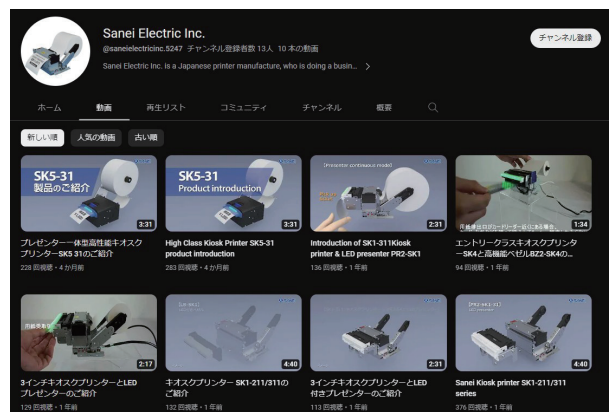

Why Kiosk printers?

Most of the Kiosk applications are non-personnel attendant (unmanned) systems, which require 24/7 operation without maintenance. In order to meet such requirement, our Kiosk printers are ready to work for the purpose with the following solutions, which are not available with conventional POS printers.

- A large paper roll capability (Max. 250mm diameter) to minimize a paper roll fulfillment
- Presenter and Bezel options to eliminate a paper jam

And a large flexibility of a paper roll installation position helps to expand a flexibility of designing entire Kiosk systems.

How presenter option works? Please watch a video.

【Sanei YouTube Channel】