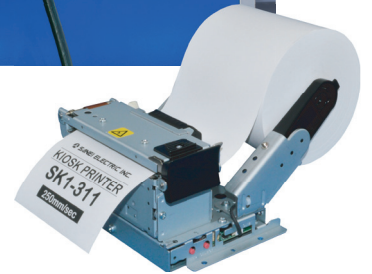

Application examples

Application : Self order kiosk terminal at QSR.
Model : SK4, SK1-211/311

Application : Check In / Ticketing kiosk terminal
Model : SK1-211/311, SK5-31

Application : Receipt / label printing at Smart locker
Model : SK1-211/311, SK1-41

Application : Receipt printing in Gas pump
Model : SK1-211/311

Why Kiosk printers?

Most of the Kiosk applications are non-personnel attendant (unmanned) systems, which require 24/7 operation without maintenance. In order to meet such requirement, our Kiosk printers are ready to work for the purpose with the following solutions, which are not available with conventional POS printers.

- A large paper roll capability (Max. 250mm diameter) to minimize a paper roll fulfillment
- Presenter and Bezel options to eliminate a paper jam

And a large flexibility of a paper roll installation position helps to expand a flexibility of designing entire Kiosk systems.

How presenter option works? Please watch a video.