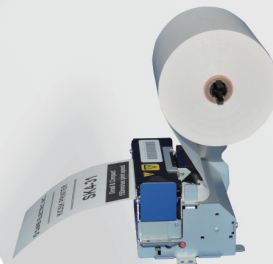

KIOSK PRINTERS PRODUCT GUIDE

Sanei is an expert for Kiosk printers and your one stop Kiosk printer supplier!!

We offer a wide variety of Kiosk printers including 2,3,4 inch paper width, 12V & 24V power voltage with several options such as LED bezel and LED presenter etc. We believe you cannot miss any Kiosk printers in our product range and we assure you that we can offer the best Kiosk printer solution for any of your requirements. Therefore, you do not need to shop around and what you should do is just to contact us telling what you want to do with Kiosk printer.

Made in Japan quality

【Sanei main factory in Iwate prefecture】

【R&D Office in Tokyo】

Wide range of Kiosk printers

More details are available here.

Series	Feature	Interface	Voltage	Print Speed	Paper width	Auto paper cutter	Installation style	Paper Roll Diameter	Detailed Model Name
SK5-31	High end / presenter incorporated	USB/Serial USB/LAN	24V	250mm/sec	2-3 inch adjustable	Yes, incorporated	Standard (horizontal) 12 paper holder positions	Max. 150mm	SK5-31
SK1-2xx/3xx	Middle class & compact Kiosk printers	USB/Serial	24V	250mm/sec	2 and 3 inch	Yes, incorporated	Standard (horizontal)	Max. 120mm	SK1-311
							N/A	SK1-301	
					Vertical		Max. 120mm	SK1-V311	
					Standard (horizontal)		Max. 120mm	SK1-211	
					N/A		SK1-201		
	2 inch		Vertical	Max. 120mm	SK1-V211				
	2 and 3 inch 2 inch		Standard (horizontal)	Paper basket (max 83mm)	SK1-321 SK1-221				
SK1-21H/31H	Low energy 12V operation	USB/Serial	12V		2 and 3 inch			Max. 120mm	SK1-31H
					2 inch				SK1-21H
SK1-4x	Basic & 4 inch paper width	USB/Serial	24V	150mm/sec	4 inch	Yes, incorporated	Standard (horizontal)	Max. 120mm	SK1-41
								N/A	SK1-40
SK4-21/31	Entry class Kiosk printers		24V		2 and 3 inch		Standard (horizontal) 6 paper holder positions	Max. 83mm	SK4-31
					2 inch				SK4-21