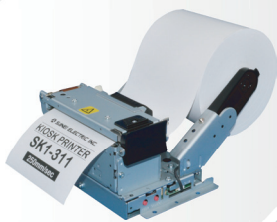

KIOSK PRINTERS PRODUCT GUIDE

Sanei is an expert for Kiosk printers and your one stop Kiosk printer supplier!!

We offer a wide variety of Kiosk printers including 2,3,4 inch paper width, 12V & 24V power voltage with several options such as LED bezel and LED presenter etc. We believe you cannot miss any Kiosk printers in our product range and we assure you that we can offer the best Kiosk printer solution for any of your requirements. Therefore, you do not need to shop around and what you should do is just to contact us telling what you want to do with Kiosk printer.

Made in Japan quality

【Sanei main factory in Iwate prefecture】

【R&D Office in Tokyo】

Wide range of Kiosk printers

More details are available here.

Series	Feature	Interface	Voltage	Print Speed	Paper width	Auto paper cutter	Installation style	Paper Roll Diameter	Detailed Model Name
SK5-31	High end / presenter incorporated	USB/Serial USB/LAN	24V	250mm/sec	2-3 inch adjustable	Yes, incorporated	Standard (horizontal) 12 paper holder positions	Max. 150mm	SK5-31
SK1-2xx/3xx	Middle class & compact Kiosk printers	USB/Serial	24V	250mm/sec	2 and 3 inch	Yes, incorporated	Standard (horizontal)	Max. 120mm	SK1-311
							N/A	SK1-301	
					Vertical		Max. 120mm	SK1-V311	
					Standard (horizontal)		Max. 120mm	SK1-211	
					N/A		SK1-201		
	2 inch		Vertical	Max. 120mm	SK1-V211				
	2 and 3 inch 2 inch		Standard (horizontal)	Paper basket (max 83mm)	SK1-321 SK1-221				
SK1-21H/31H	Low energy 12V operation	USB/Serial	12V		2 and 3 inch			Max. 120mm	SK1-31H
					2 inch				SK1-21H
SK1-4x	Basic & 4 inch paper width	USB/Serial	24V	150mm/sec	4 inch	Yes, incorporated	Standard (horizontal)	Max. 120mm	SK1-41
								N/A	SK1-40
SK4-21/31	Entry class Kiosk printers		24V		2 and 3 inch		Standard (horizontal) 6 paper holder positions	Max. 83mm	SK4-31
					2 inch				SK4-21