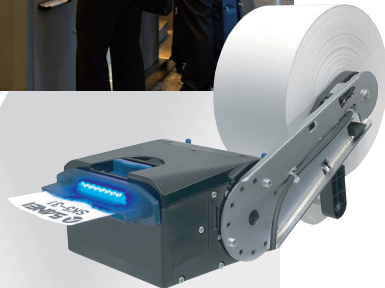

Application examples

Application : Self order kiosk terminal at QSR.
Model : SK4, SK1-211/311

Application : Receipt / label printing at Smart locker
Model : SK1-211/311, SK1-41

Application : Check In / Ticketing kiosk terminal
Model : SK1-211/311, SK5-31