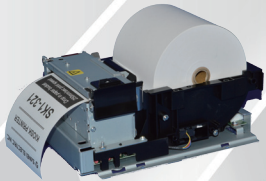

KIOSK PRINTERS PRODUCT GUIDE

Sanei is an expert for Kiosk printers and your one stop Kiosk printer supplier!!

We offer a wide variety of Kiosk printers including 2,3,4 inch paper width, 12V & 24V power voltage with several options such as LED bezel and LED presenter etc. We believe you cannot miss any Kiosk printers in our product range and we assure you that we can offer the best Kiosk printer solution for any of your requirements. Therefore, you do not need to shop around and what you should do is just to contact us telling what you want to do with Kiosk printer.

Made in Japan quality

【Sanei main factory in Iwate prefecture】

【R&D Office in Tokyo】

Wide range of Kiosk printers

More details are available here.

Series	Feature	Interface	Voltage	Print Speed	Paper width	Auto paper cutter	Installation style	Paper Roll Diameter	Detailed Model Name
SK5-31	High end / presenter incorporated	USB/Serial USB/LAN	24V	250mm/sec	2-3 inch adjustable	Yes, incorporated	Standard (horizontal) 12 paper holder positions	Max. 150mm	SK5-31
SK1-2xx/3xx	Middle class & compact Kiosk printers	USB/Serial	24V	250mm/sec	2 and 3 inch	Yes, incorporated	Standard (horizontal)	Max. 120mm	SK1-311
							N/A	SK1-301	
					Vertical		Max. 120mm	SK1-V311	
					Standard (horizontal)		Max. 120mm	SK1-211	
					N/A		SK1-201		
	2 inch	Vertical	Max. 120mm	SK1-V211					
	2 and 3 inch	Standard (horizontal)	Paper basket (max 83mm)	SK1-321					
2 inch	SK1-221								
SK1-21H/31H	Low energy 12V operation	USB/Serial	12V		2 and 3 inch			Max. 120mm	SK1-31H
					2 inch				SK1-21H
SK1-4x	Basic & 4 inch paper width	USB/Serial	24V	150mm/sec	4 inch	Yes, incorporated	Standard (horizontal)	Max. 120mm	SK1-41
					N/A			SK1-40	
SK4-21/31	Entry class Kiosk printers		24V		2 and 3 inch		Standard (horizontal) 6 paper holder positions	Max. 83mm	SK4-31
					2 inch				SK4-21