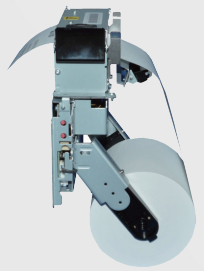

KIOSK PRINTERS PRODUCT GUIDE

Sanei is an expert for Kiosk printers and your one stop Kiosk printer supplier!!

We offer a wide variety of Kiosk printers including 2,3,4 inch paper width, 12V & 24V power voltage with several options such as LED bezel and LED presenter etc. We believe you cannot miss any Kiosk printers in our product range and we assure you that we can offer the best Kiosk printer solution for any of your requirements. Therefore, you do not need to shop around and what you should do is just to contact us telling what you want to do with Kiosk printer.

Made in Japan quality

【Sanei main factory in Iwate prefecture】

【R&D Office in Tokyo】

Wide range of Kiosk printers

More details are available here.

Series	Feature	Interface	Voltage	Print Speed	Paper width	Auto paper cutter	Installation style	Paper Roll Diameter	Detailed Model Name
SK5-31	High end / presenter incorporated	USB/Serial USB/LAN	24V	250mm/sec	2-3 inch adjustable	Yes, incorporated	Standard (horizontal) 12 paper holder positions	Max. 150mm	SK5-31
SK1-2xx/3xx	Middle class & compact Kiosk printers	USB/Serial	24V	250mm/sec	2 and 3 inch	Yes, incorporated	Standard (horizontal)	Max. 120mm	SK1-311
							N/A	SK1-301	
					Vertical		Max. 120mm	SK1-V311	
					Standard (horizontal)		Max. 120mm	SK1-211	
					N/A		SK1-201		
	2 inch	Vertical	Max. 120mm	SK1-V211					
	2 and 3 inch	Standard (horizontal)	Paper basket (max 83mm)	SK1-321					
2 inch	SK1-221								
SK1-21H/31H	Low energy 12V operation	USB/Serial	12V		2 and 3 inch			Max. 120mm	SK1-31H
					2 inch				SK1-21H
SK1-4x	Basic & 4 inch paper width	USB/Serial	24V	150mm/sec	4 inch	Yes, incorporated	Standard (horizontal)	Max. 120mm	SK1-41
					N/A			SK1-40	
SK4-21/31	Entry class Kiosk printers		24V		2 and 3 inch		Standard (horizontal) 6 paper holder positions	Max. 83mm	SK4-31
					2 inch				SK4-21