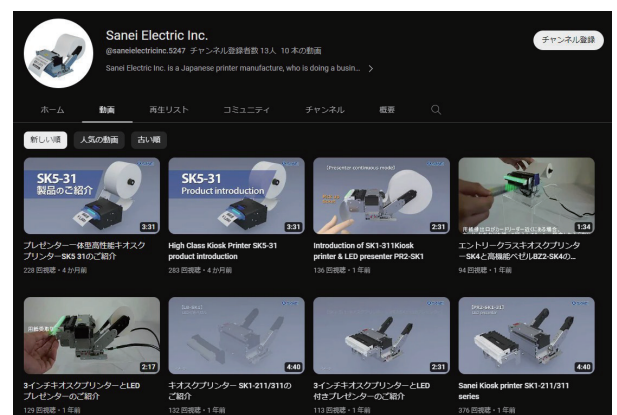

Why Kiosk printers?

Most of the Kiosk applications are non-personnel attendant (unmanned) systems, which require 24/7 operation without maintenance. In order to meet such requirement, our Kiosk printers are ready to work for the purpose with the following solutions, which are not available with conventional POS printers.

- A large paper roll capability (Max. 250mm diameter) to minimize a paper roll fulfillment
- Presenter and Bezel options to eliminate a paper jam

And a large flexibility of a paper roll installation position helps to expand a flexibility of designing entire Kiosk systems.

How presenter option works? Please watch a video.

[Ticket loop / retract mode]