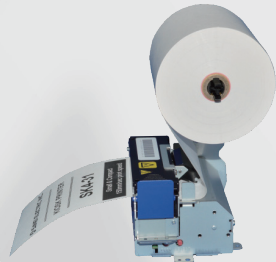

KIOSK PRINTERS PRODUCT GUIDE

Sanei is an expert for Kiosk printers and your one stop Kiosk printer supplier!!

We offer a wide variety of Kiosk printers including 2,3,4 inch paper width, 12V & 24V power voltage with several options such as LED bezel and LED presenter etc. We believe you cannot miss any Kiosk printers in our product range and we assure you that we can offer the best Kiosk printer solution for any of your requirements. Therefore, you do not need to shop around and what you should do is just to contact us telling what you want to do with Kiosk printer.

Made in Japan quality

【Sanei main factory in Iwate prefecture】

【R&D Office in Tokyo】

Wide range of Kiosk printers

More details are available here.

Series	Feature	Interface	Voltage	Print Speed	Paper width	Auto paper cutter	Installation style	Paper Roll Diameter	Detailed Model Name
SK5-31	High end / presenter incorporated	USB/Serial USB/LAN	24V	250mm/sec	2-3 inch adjustable	Yes, incorporated	Standard (horizontal) 12 paper holder positions	Max. 150mm	SK5-31
SK1-2xx/3xx	Middle class & compact Kiosk printers	USB/Serial	24V	250mm/sec	2 and 3 inch	Yes, incorporated	Standard (horizontal)	Max. 120mm	SK1-311
							N/A	SK1-301	
					Vertical		Max. 120mm	SK1-V311	
					Standard (horizontal)		Max. 120mm	SK1-211	
					N/A		SK1-201		
	2 inch	Vertical	Max. 120mm	SK1-V211					
	2 and 3 inch	Standard (horizontal)	Paper basket (max 83mm)	SK1-321					
2 inch	SK1-221								
SK1-21H/31H	Low energy 12V operation	USB/Serial	12V		2 and 3 inch			Max. 120mm	SK1-31H
					2 inch				SK1-21H
SK1-4x	Basic & 4 inch paper width	USB/Serial	24V	150mm/sec	4 inch	Yes, incorporated	Standard (horizontal)	Max. 120mm	SK1-41
					N/A			SK1-40	
SK4-21/31	Entry class Kiosk printers		24V		2 and 3 inch		Standard (horizontal) 6 paper holder positions	Max. 83mm	SK4-31
					2 inch				SK4-21