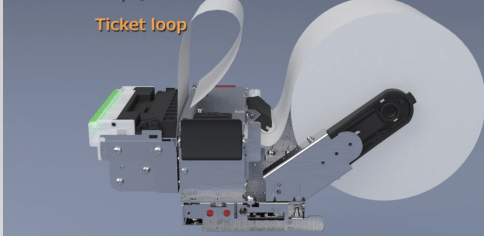

Why Kiosk printers?

Most of the Kiosk applications are non-personnel attendant (unmanned) systems, which require 24/7 operation without maintenance. In order to meet such requirement, our Kiosk printers are ready to work for the purpose with the following solutions, which are not available with conventional POS printers.

- A large paper roll capability (Max. 250mm diameter) to minimize a paper roll fulfillment
- Presenter and Bezel options to eliminate a paper jam

And a large flexibility of a paper roll installation position helps to expand a flexibility of designing entire Kiosk systems.

How presenter option works? Please watch a video.

[Ticket loop / retract mode]